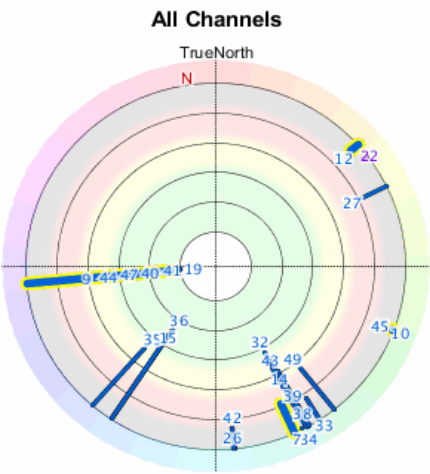

Technology Consulting Department

Bad RF Low-Level RF Safe Mic Range Safe COM Range Safe IFB/EM Range Not recommended New Range Proposals Astronomy Public Safety 700 MHz Band

Version 6.1

August 21, 2015

Frequency Map of the Television RF Spectrum for Sport Chek - Maple Leaf Square

Location/Data Selection		Resources		UHF Range																												700 MHz Band										Notes			
Grid	Starting Frequency	470 476 482 488 494 500 506 512 518 524 530 536 542 548 554 560 566 572 578 584 590 596 602 608 614 620 626 632 638 644 650 656 662 668 674 680 686 692 698 704 710 716 722 728 734 740 746 752 758 764 770 776 782 788 794 800																																											
		Channel Number																																											
Device Ranges	eW G2 Ranges:	G2 A (518-554)																												G2 B (626-662)										G2 C (740-776)		G2 D			
	eW G3 Ranges:	G3 A (516-558)																												G3 B (626-668)										G3 C (734-776)		G3 D			
	2000 Ranges:	Aw (516-558)																												Gw (558-626)										Bw (626 - 698)		Cw (718-790)		Dw	
	3732 II Ranges:	L Range (470-638)																												N Range (614-798)												P			
Data (City / Area):		14 15 16 17 18 19 20 21 22 23 24 25 26 27 28 29 30 31 32 33 34 35 36 37 38 39 40 41 42 43 44 45 46 47 48 49 50 51																																						B5 - B8 (710-798)		C		(Dates of scans/data)	
Location	Description	Source	Channel	Comments																																							Notes		
Device (range)	Coordinates / Resource Links	Source Date	Links																																										
Toronto, ON	43.653226,-79.383184	23-Oct-13																																											
Scans:																																													
Interior																																													
Exterior																																													
Proposed Ranges																																													
Mics																																													
IFB																																													
Studio / Facility Devices:																																													
EM 3732-II, 3732-II COM, EM-3731-II (R.L. 470)																																													
EK/SR 2000, 2050 (B:558-626, D:718-790 MHz)																																													

Sport Chek - Maple Leaf Square