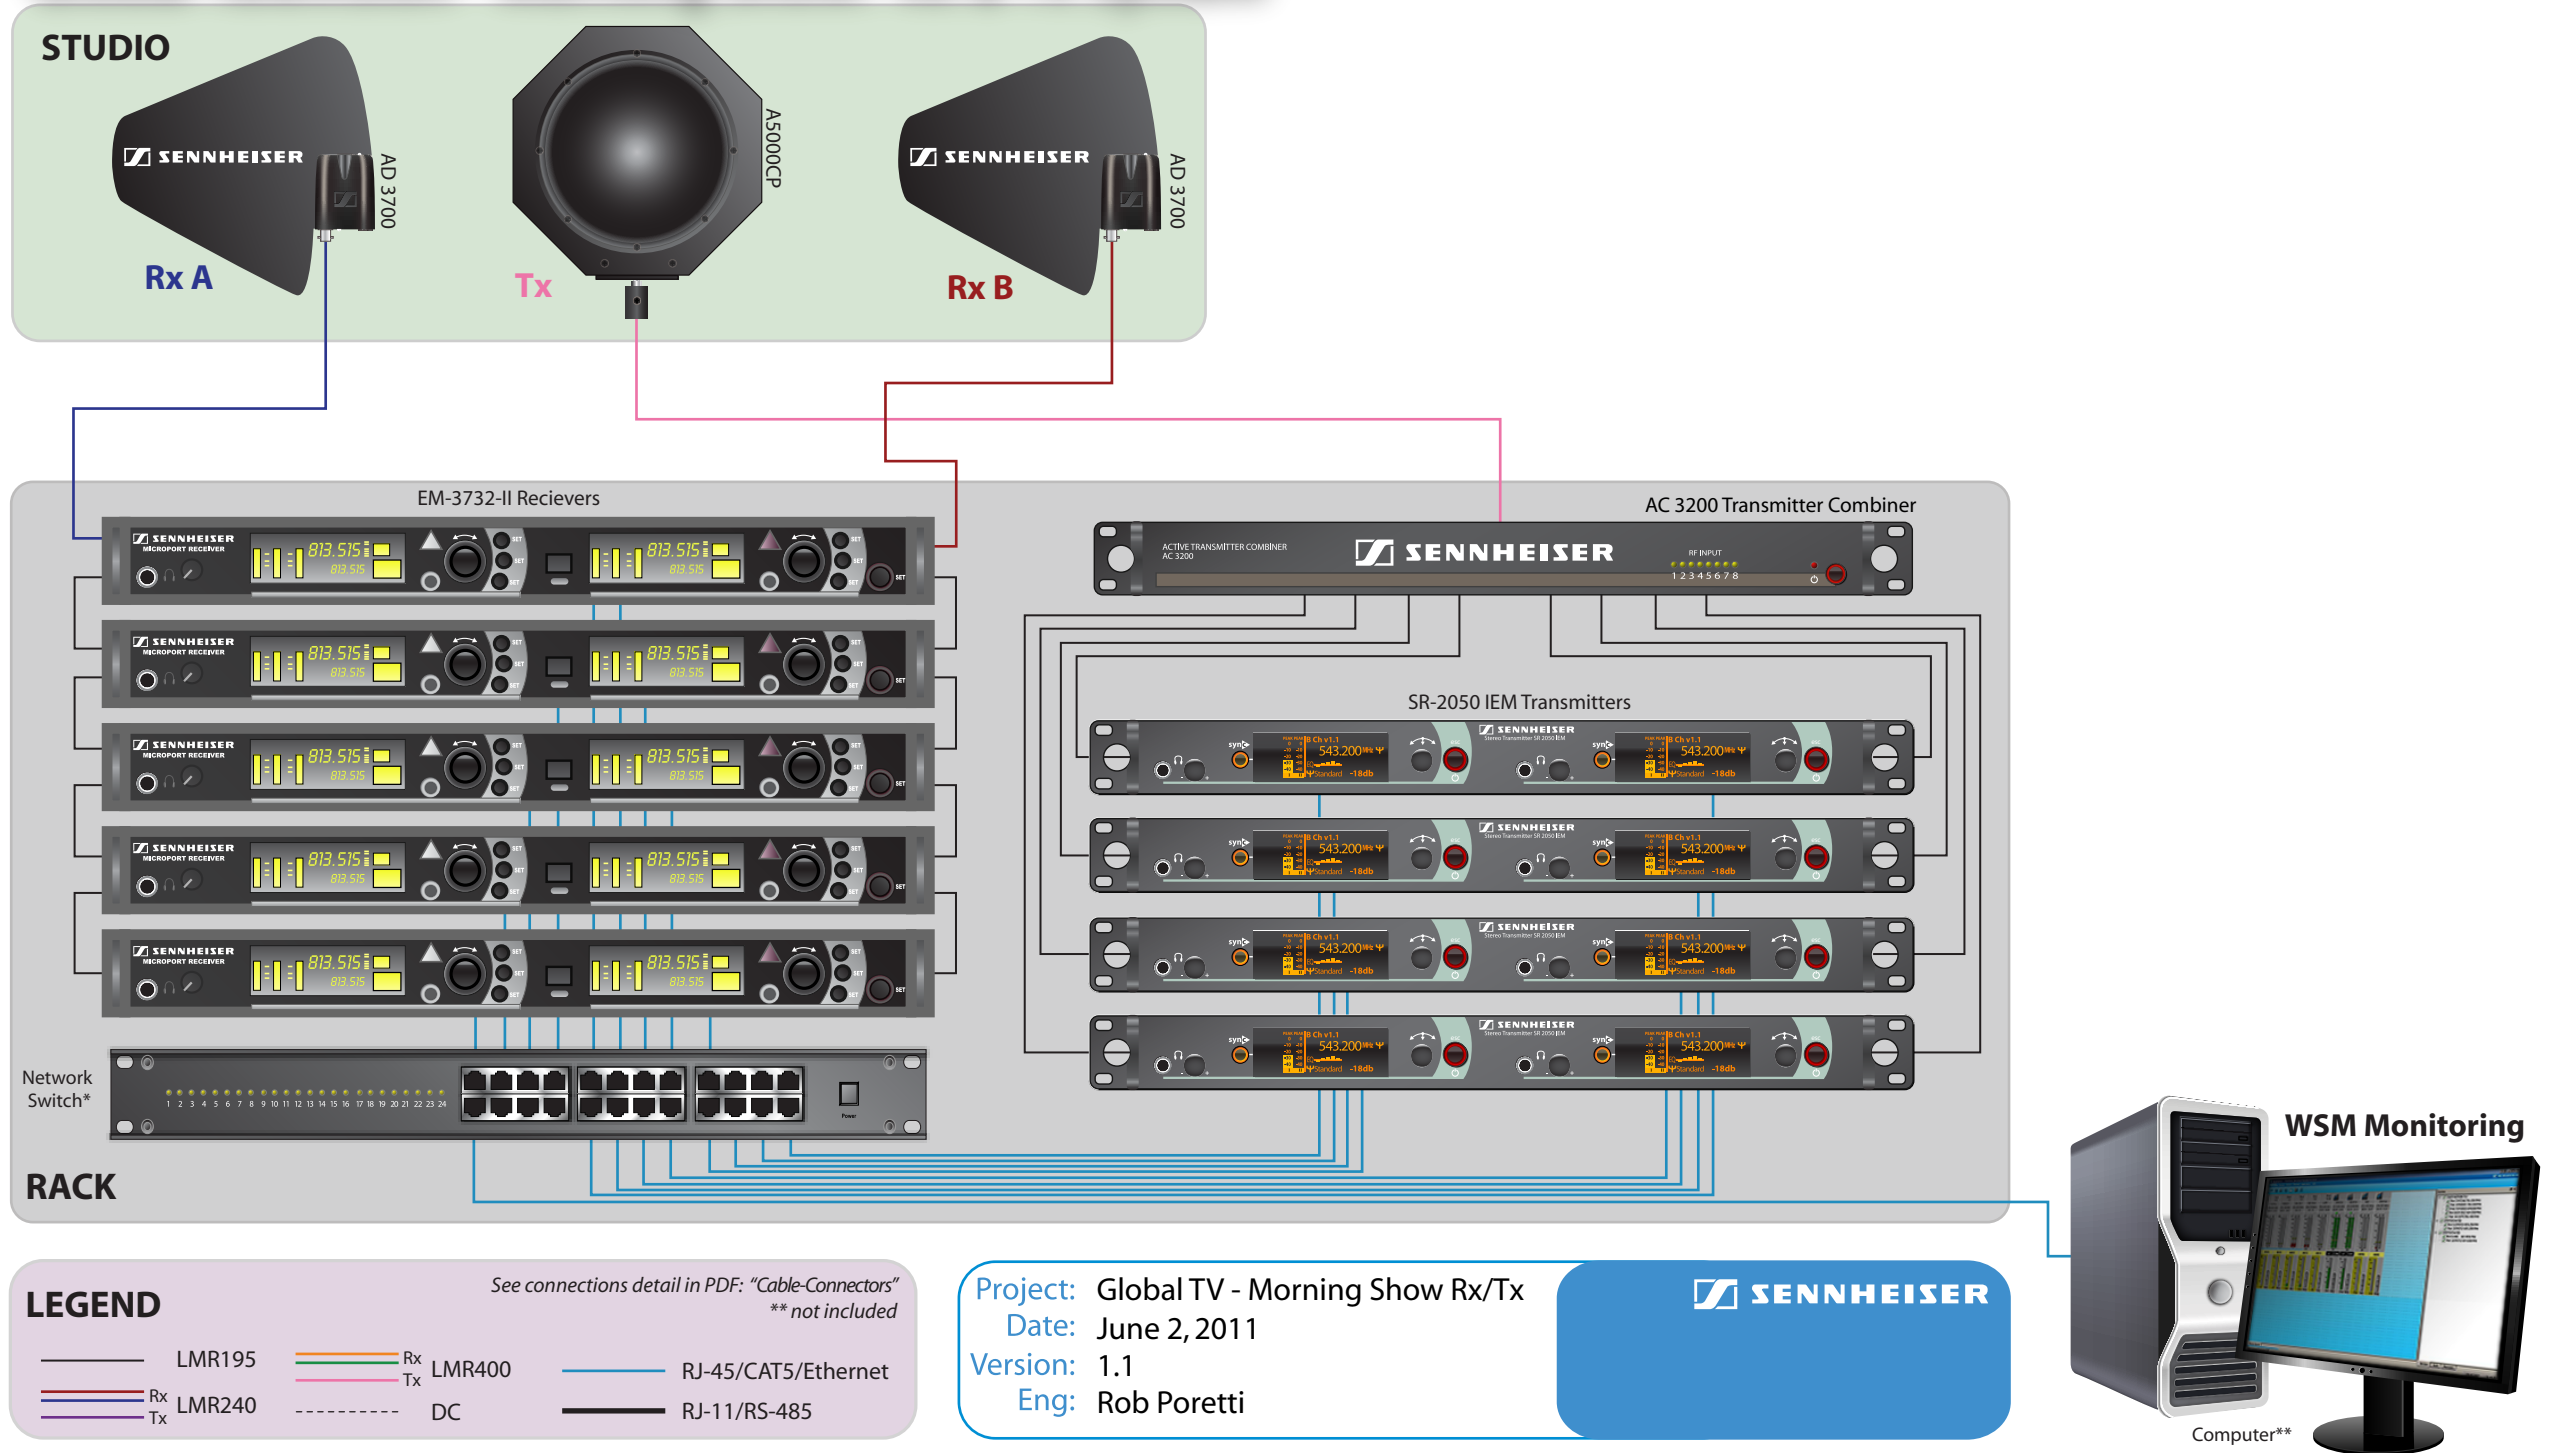

# Global Television - Morning Show: Rx & Tx System

## LEGEND

- |             |             |                       |
|-------------|-------------|-----------------------|
| — LMR195    | — Rx LMR400 | — RJ-45/CAT5/Ethernet |
| — Rx LMR240 | — Tx LMR400 | — RJ-11/RS-485        |
| — DC        |             |                       |

See connections detail in PDF: "Cable-Connectors"  
\*\* not included

Project: Global TV - Morning Show Rx/Tx  
 Date: June 2, 2011  
 Version: 1.1  
 Eng: Rob Poretti